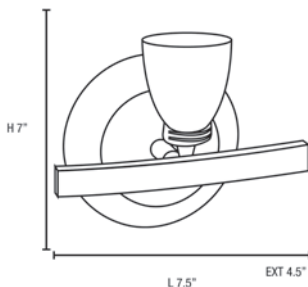

**Product Dimensions**

<b>Fixture</b>		<b>Canopy</b>
Length ::		Length ::
Width :: 7.5		Width ::
Diameter ::		Diameter ::
Extension :: 4.5		Height ::
Height :: 7		
Overall Height ::		

**Technical Specifications**

**Photometrics**

CCT :: 2900 K  
 CRI :: 0  
 Wattage :: 60 W  
 Nominal Lumens :: 800  
 Delivered Lumens :: 0

**Recommended Dimmers**

(TRIAC) Any Standard Dimmer

Additional Items :: 0

**Line Drawing #1**

**Line Drawing #2**

Image Not Available

**IES File**

Image Not Available

**Toll Free 800-828-5483 • www.AccessLighting.com**

14410 Myford Road, Irvine, CA 92606

The information provided is subject to change without notice. ©2020 Access Lighting Corporation. All Rights Reserved  
 Rev. 202105 Filename: 63811-46-CH\_OPL.pdf