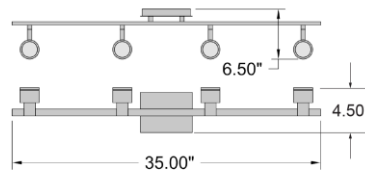

### PRODUCT MEASUREMENTS

FIXTURE	BACKPLATE / CANOPY
Length: 35"	Length 4.75"
Width: 4.5"	Width:
Diameter	Diameter:
Height: 6.5"	Height: 6"
Extension:	
Overall Height:	

#### LINE DRAWING