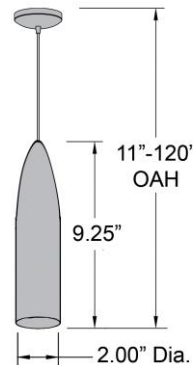

Stock Code: **52001LEDLP-BS**

Collection: Odyssey

PRODUCT INFORMATION

Base: 52001 Parent: 52001LEDLP
Mounting Type: Ceiling UPC: 641594148695
Finish: Brushed Steel
Diffuser: N/A

PRODUCT MEASUREMENTS

FIXTURE	BACKPLATE / CANOPY
Length:	Length
Width:	Width:
Diameter 2"	Diameter:
Height: 9.25"	Height:
Extension:	
Overall Height: 11-120"	

TECHNICAL SPECIFICATIONS

SPECIFICATIONS

Frame Material: Metal
Diffuser Material: Metal
Lamping Type: GU-5.3 (Replaceable L Jbox: Standard
Lamping Base: GU-5.3 Lamp Wattage: 6 W
Lamp Quantity: 1 Total Wattage: 6 W
Voltage: 120v Lamps Included: Yes

Additional Notes:

10 feet of coated co-axial cable included

Project Name: _____

Location: _____

Type: _____

Quantity: _____

Notes: _____

LINE DRAWING

IES FILE

In addition to Access Lighting's purchase and warranty terms and conditions, by signing below or placing an order, you agree that you are authorized to bind the entity placing any order and acknowledge the following: All of sizes and measurements are approximate and all images are for illustrative purposes only. In the event of an inconsistency, the "Product Measurements" section controls. There also may be slight differences in the colors and designs compared to the displayed and printed images.