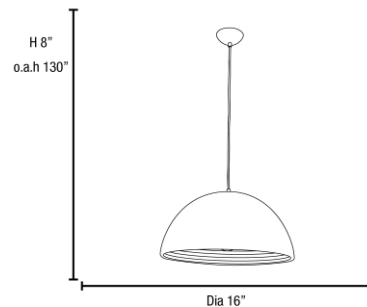

Stock Code: **23767-GWH/SILV**

Collection: Astro

PRODUCT INFORMATION

Base: 23767 Parent: 23767
Mounting Type: Ceiling UPC: 641594187687
Finish: Glossy White
Diffuser: Silver

PRODUCT MEASUREMENTS

FIXTURE	BACKPLATE / CANOPY
Length:	Length
Width:	Width:
Diameter 16"	Diameter:
Height: 8"	Height: 2.5"
Extension:	
Overall Height: 10-130"	

TECHNICAL SPECIFICATIONS

SPECIFICATIONS

Frame Material: Metal
Diffuser Material: N/A
Lamping Type: E-26 (Incandescent) Jbox: Standard
Lamping Base: E-26 Lamp Wattage: 100 W
Lamp Quantity: 1 Total Wattage: 100 W
Voltage: 120v Lamps Included: No

Additional Notes:

10 feet of black linen coated wire included

Project Name: _____

Location: _____

Type: _____

Quantity: _____

Notes:

LINE DRAWING

IES FILE

In addition to Access Lighting's purchase and warranty terms and conditions, by signing below or placing an order, you agree that you are authorized to bind the entity placing any order and acknowledge the following: All of sizes and measurements are approximate and all images are for illustrative purposes only. In the event of an inconsistency, the "Product Measurements" section controls. There also may be slight differences in the colors and designs compared to the displayed and printed images.