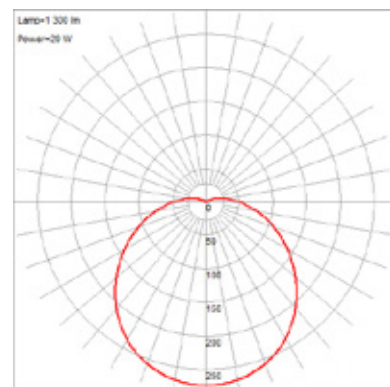

Product Dimensions

Fixture	Canopy
Length ::	Length ::
Width ::	Width ::
Diameter :: 14	Diameter ::
Extension ::	Height :: 1.75
Height :: 4	
Overall Height ::	

Technical Specifications

Qualifications

Location Rating :: Damp
 Certification :: UL Listed (US/Canada)
 IES File ::
 JA8 Compliant :: Yes
 Energy Star :: Yes
 ADA Compliant :: No
 Marine Grade :: No
 Emergency Lighting :: No
 Warranty :: 1 Year Limited

Photometrics

CCT :: 3000 K
 CRI :: 90
 Wattage :: 30 W
 Nominal Lumens :: 2600
 Delivered Lumens :: 1300

Recommended Dimmers

(ELV) LEGRAND Paddle ADPD453LM2; (ELV) LUTRON Diva DVELV-300P; (ELV) LUTRON Diva DVELV-303P; (ELV) LUTRON Skylark SELV-300P; (TRIAC) LUTRON Diva DV-600P

Additional Items ::

Line Drawing #1

Line Drawing #2

IES File

Toll Free 800-828-5483 • www.AccessLighting.com

14410 Myford Road, Irvine, CA 92606

The information provided is subject to change without notice. ©2022 Access Lighting Corporation. All Rights Reserved
 Rev. 202204 Filename:: 20726LEDD-ORB_OPL.pdf