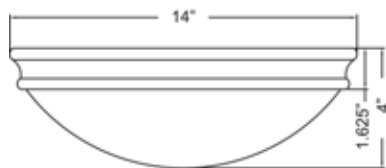

Model No :: **20726LEDD-ORB/OPL**
Name :: Atom

Project Name :: _____
Location :: _____
Type :: _____
Quantity :: _____
Notes :: _____

Product Information

Product ID :: 20726
UPC Code :: 641594186208
Mounting Type :: Ceiling
Finish :: Oil Rubbed Bronze
Diffuser :: Opal
Alt. Finishes :: Brushed Steel (BS); Oil Rubbed Bronze (ORB)
Alt. Diffusers :: Opal (OPL)

Product Dimensions

Fixture	Canopy
Length ::	Length ::
Width ::	Width ::
Diameter :: 14	Diameter ::
Extension ::	Height :: 1.75
Height :: 4	
Overall Height ::	

Technical Specifications

Qualifications

Location Rating :: Damp
Certification :: UL Listed (US/Canada)
IES File ::
JA8 Compliant :: Yes
Energy Star :: Yes
ADA Compliant :: No
Marine Grade :: No
Emergency Lighting :: No
Warranty :: 1 Year Limited

Specifications

Frame Material :: Steel
Diffuser Material :: Glass
Voltage :: 120v
Lamping Type :: LED SSL (DLED)
Lamping Base :: SSL
Lamp Quantity :: 1
Lamp Wattage :: 30 W
Total Wattage :: 30 W
Lamps Included :: Yes
J-Box Type :: Standard

Photometrics

CCT :: 3000 K
CRI :: 90
Wattage :: 30 W
Nominal Lumens :: 2600
Delivered Lumens :: 1300

Recommended Dimmers

(ELV) LEGRAND Paddle ADPD453LM2; (ELV) LUTRON Diva DVELV-300P; (ELV) LUTRON Diva DVELV-303P; (ELV) LUTRON Skylark SELV-300P; (TRIAC) LUTRON Diva DV-600P

Additional Items ::

Line Drawing #1

Toll Free 800-828-5483 • www.AccessLighting.com

14410 Myford Road, Irvine, CA 92606

The information provided is subject to change without notice. ©2022 Access Lighting Corporation. All Rights Reserved
Rev. 202204 Filename:: 20726LEDD-ORB_OPL.pdf