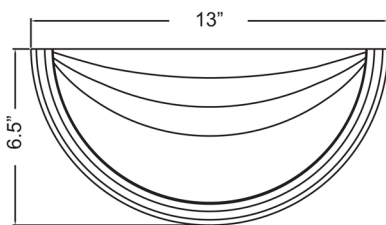

Product Dimensions

Fixture		Canopy
Length :: N/A		Length :: 6.5"
Width :: 13"		Width :: 13"
Diameter :: N/A		Diameter :: N/A
Extension :: 4"		Height :: 0.5"
Height :: 6.5"		
Overall Height :: N/A Max.		

Photometrics

CCT :: 3000
 CRI :: 90
 Wattage :: 10.8 W
 Nominal Lumens :: 1265
 Delivered Lumens :: N/A

Recommended Dimmers

Not Dimmable

Custom Options :: N/A; Additional Items :: N/A

Line Drawing #1

Line Drawing #2