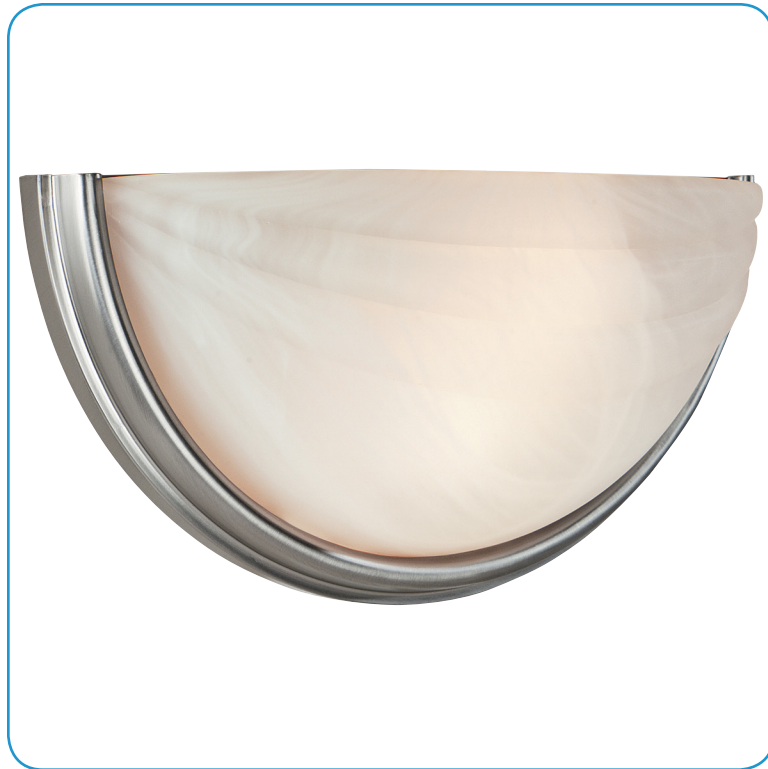

Model No :: **20635LED-SAT/ALB**
 Name :: **Crest**

Project Name :: _____
 Location :: _____
 Type :: _____
 Quantity :: _____
 Notes :: _____

Product Information

Product ID :: 20635
 UPC Code :: 641594185072
 Mounting Type :: Wall
 Finish :: Satin (SAT)
 Diffuser :: Alabaster (ALB)
 Alt. Finishes :: Oil Rubbed Bronze (ORB)
 Alt. Diffusers :: N/A

Product Dimensions

Fixture		Canopy
Length :: N/A		Length :: 6.5"
Width :: 13"		Width :: 13"
Diameter :: N/A		Diameter :: N/A
Extension :: 4"		Height :: 0.5"
Height :: 6.5"		
Overall Height :: N/A Max.		

Specifications

Frame Material :: Steel
 Diffuser Material :: Glass
 Voltage :: 120v
 Lamping Type :: Dedicated LED
 Lamping Base :: SSL
 Lamp Quantity :: 1
 Lamp Wattage :: 10.8 W
 Total Wattage :: 10.8 W
 Lamps Included :: Yes
 J-Box Type :: Standard