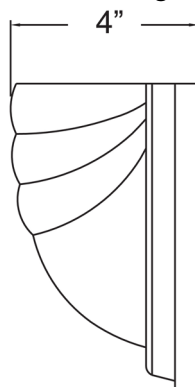

Product Dimensions

Fixture		Canopy
Length :: N/A		Length :: 6.5"
Width :: 13"		Width :: 13"
Diameter :: N/A		Diameter :: N/A
Extension :: 4"		Height :: 0.5"
Height :: 6.5"		
Overall Height :: N/A Max.		

Specifications

Frame Material :: Steel
 Diffuser Material :: Glass
 Voltage :: 120v
 Lamping Type :: Dedicated LED
 Lamping Base :: SSL
 Lamp Quantity :: 1
 Lamp Wattage :: 10.8 W
 Total Wattage :: 10.8 W
 Lamps Included :: Yes
 J-Box Type :: Standard

Photometrics

CCT :: 3000
 CRI :: 90
 Wattage :: 10.8 W
 Nominal Lumens :: 1265
 Delivered Lumens :: N/A

Recommended Dimmers

Not Dimmable

Custom Options :: N/A; Additional Items :: N/A

Line Drawing #1

Line Drawing #2