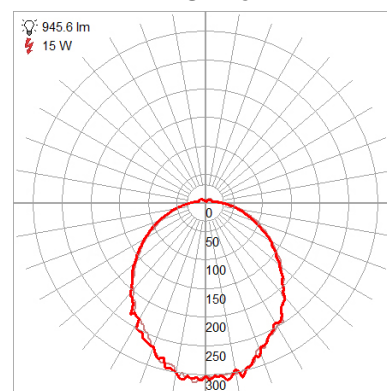

Product Dimensions

Fixture	Canopy
Length ::	Length ::
Width ::	Width ::
Diameter :: 12	Diameter :: 12
Extension ::	Height :: 0.5
Height :: 3.5	
Overall Height ::	

Technical Specifications

Qualifications

Location Rating :: Damp
 Certification :: ETL Listed (US/Canada)
 IES File ::
 JA8 Compliant :: No
 Energy Star :: No
 ADA Compliant :: No
 Marine Grade :: No
 Emergency Lighting :: No
 Warranty :: 1 Year Limited

Photometrics

CCT :: 3000 K
 CRI :: 90
 Wattage :: 15 W
 Nominal Lumens :: 1300
 Delivered Lumens :: 945

Recommended Dimmers

(ELV) LUTRON Caseta PD - 6WCL; (ELV) LUTRON Maestro CL MACL-153M; (ELV) LUTRON Maestro MRF2-6CL; (TRIAC) LUTRON Diva DVCL-153P

Additional Items :: 0

Line Drawing #1

Line Drawing #2

IES File

Toll Free 800-828-5483 • www.AccessLighting.com

14410 Myford Road, Irvine, CA 92606

The information provided is subject to change without notice. ©2020 Access Lighting Corporation. All Rights Reserved
 Rev. 202105 Filename:: 20470LEDD-BS_SACR.pdf