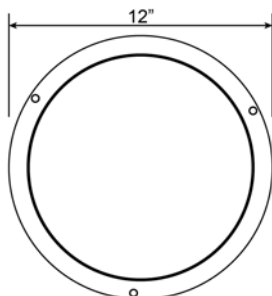

Line Drawing #2