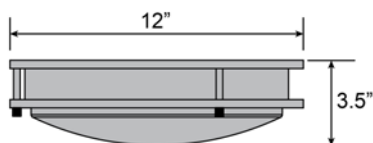

Model No :: **20470LEDD-BS/SACR**
Name :: Sparc

Project Name :: _____
Location :: _____
Type :: _____
Quantity :: _____
Notes :: _____

Product Information

Product ID :: 20470
UPC Code :: 6.41594E+11
Mounting Type :: Ceiling
Finish :: Brushed Steel
Diffuser :: Starry Acrylic
Alt. Finishes :: Bronze (BRZ); Brushed Steel (BS);
Chrome (CH)
Alt. Diffusers :: Starry Acrylic (SACR)

Product Dimensions

Fixture	Canopy
Length ::	Length ::
Width ::	Width ::
Diameter :: 12	Diameter :: 12
Extension ::	Height :: 0.5
Height :: 3.5	
Overall Height ::	

Technical Specifications

Qualifications

Location Rating :: Damp
Certification :: ETL Listed (US/Canada)
IES File ::
JA8 Compliant :: No
Energy Star :: No
ADA Compliant :: No
Marine Grade :: No
Emergency Lighting :: No
Warranty :: 1 Year Limited

Specifications

Frame Material :: Steel
Diffuser Material :: Acrylic
Voltage :: 120v
Lamping Type :: LED SSL (DLED)
Lamping Base :: SSL
Lamp Quantity :: 1
Lamp Wattage :: 15 W
Total Wattage :: 15 W
Lamps Included :: Yes
J-Box Type :: Standard

Photometrics

CCT :: 3000 K
CRI :: 90
Wattage :: 15 W
Nominal Lumens :: 1300
Delivered Lumens :: 945

Recommended Dimmers

(ELV) LUTRON Caseta PD - 6WCL; (ELV) LUTRON Maestro CL MACL-153M; (ELV) LUTRON Maestro MRF2-6CL; (TRIAC) LUTRON Diva DVCL-153P

Additional Items :: 0

Line Drawing #1

Toll Free 800-828-5483 • www.AccessLighting.com

14410 Myford Road, Irvine, CA 92606

The information provided is subject to change without notice. ©2020 Access Lighting Corporation. All Rights Reserved
Rev. 202105 Filename:: 20470LEDD-BS_SACR.pdf