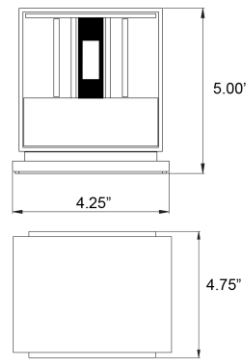

Stock Code: **20399LEDMG-SAT**

Collection: Square

PRODUCT INFORMATION

Base: 20399 (Square) Parent: 20399LEDMG
Mounting Type: Wall UPC: 641594197945
Finish: Satin
Diffuser: N/A

PRODUCT MEASUREMENTS

FIXTURE	BACKPLATE / CANOPY
Length:	Length 0.5"
Width: 4.25"	Width: 5"
Diameter	Diameter:
Height: 4.75"	Height: 3"
Extension: 5"	
Overall Height:	

TECHNICAL SPECIFICATIONS

SPECIFICATIONS

Frame Material: Aluminum
Diffuser Material: N/A
Lamping Type: SSL (Dedicated LED) Jbox: Standard
Lamping Base: SSL Lamp Wattage: 3 W
Lamp Quantity: 2 Total Wattage: 6 W
Voltage: 120v Lamps Included: Yes

Additional Notes:
4 fully adjustable louvers

Project Name: _____
Location: _____
Type: _____
Quantity: _____
Notes: _____

LINE DRAWING

IES FILE

In addition to Access Lighting's purchase and warranty terms and conditions, by signing below or placing an order, you agree that you are authorized to bind the entity placing any order and acknowledge the following: All of sizes and measurements are approximate and all images are for illustrative purposes only. In the event of an inconsistency, the "Product Measurements" section controls. There also may be slight differences in the colors and designs compared to the displayed and printed images.