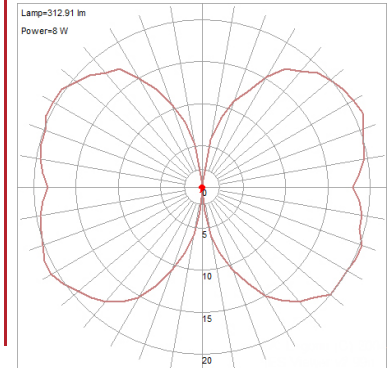

Additional Notes:
4 fully adjustable louvers

Project Name: _____
Location: _____
Type: _____
Quantity: _____
Notes: _____

LINE DRAWING

IES FILE

In addition to Access Lighting's purchase and warranty terms and conditions, by signing below or placing an order, you agree that you are authorized to bind the entity placing any order and acknowledge the following: All of sizes and measurements are approximate and all images are for illustrative purposes only. In the event of an inconsistency, the "Product Measurements" section controls. There also may be slight differences in the colors and designs compared to the displayed and printed images.