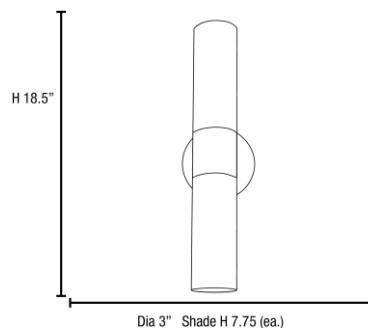

Stock Code: **20361-BRZ/OPL**

Collection: Eos

PRODUCT INFORMATION

Base: 20361 Parent: 20361
Mounting Type: Wall UPC: 641594192247
Finish: Bronze
Diffuser: Opal

PRODUCT MEASUREMENTS

FIXTURE	BACKPLATE / CANOPY
Length:	Length
Width: 4.75"	Width:
Diameter 3"	Diameter: 4.75"
Height: 18.5"	Height: 0.5"
Extension: 4.5"	
Overall Height:	

IES FILE

In addition to Access Lighting's purchase and warranty terms and conditions, by signing below or placing an order, you agree that you are authorized to bind the entity placing any order and acknowledge the following: All of sizes and measurements are approximate and all images are for illustrative purposes only. In the event of an inconsistency, the "Product Measurements" section controls. There also may be slight differences in the colors and designs compared to the displayed and printed images.