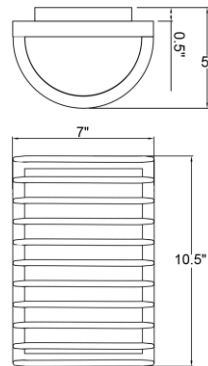

FIXTURE	BACKPLATE / CANOPY
Length:	Length 4.75"
Width: 7"	Width: 4.75"
Diameter	Diameter:
Height: 10.5"	Height: 0.5"
Extension: 5"	
Overall Height:	

TECHNICAL SPECIFICATIONS

SPECIFICATIONS

Frame Material: Aluminum
Diffuser Material: Glass
Lamping Type: SSL (Dedicated LED) Jbox: Standard
Lamping Base: SSL Lamp Wattage: 13 W
Lamp Quantity: 1 Total Wattage: 13 W
Voltage: 120v Lamps Included: Yes

Additional Notes:

Project Name: _____

Location: _____

Type: _____

Quantity: _____

Notes: _____

LINE DRAWING

IES FILE

In addition to Access Lighting's purchase and warranty terms and conditions, by signing below or placing an order, you agree that you are authorized to bind the entity placing any order and acknowledge the following: All of sizes and measurements are approximate and all images are for illustrative purposes only. In the event of an inconsistency, the "Product Measurements" section controls. There also may be slight differences in the colors and designs compared to the displayed and printed images.